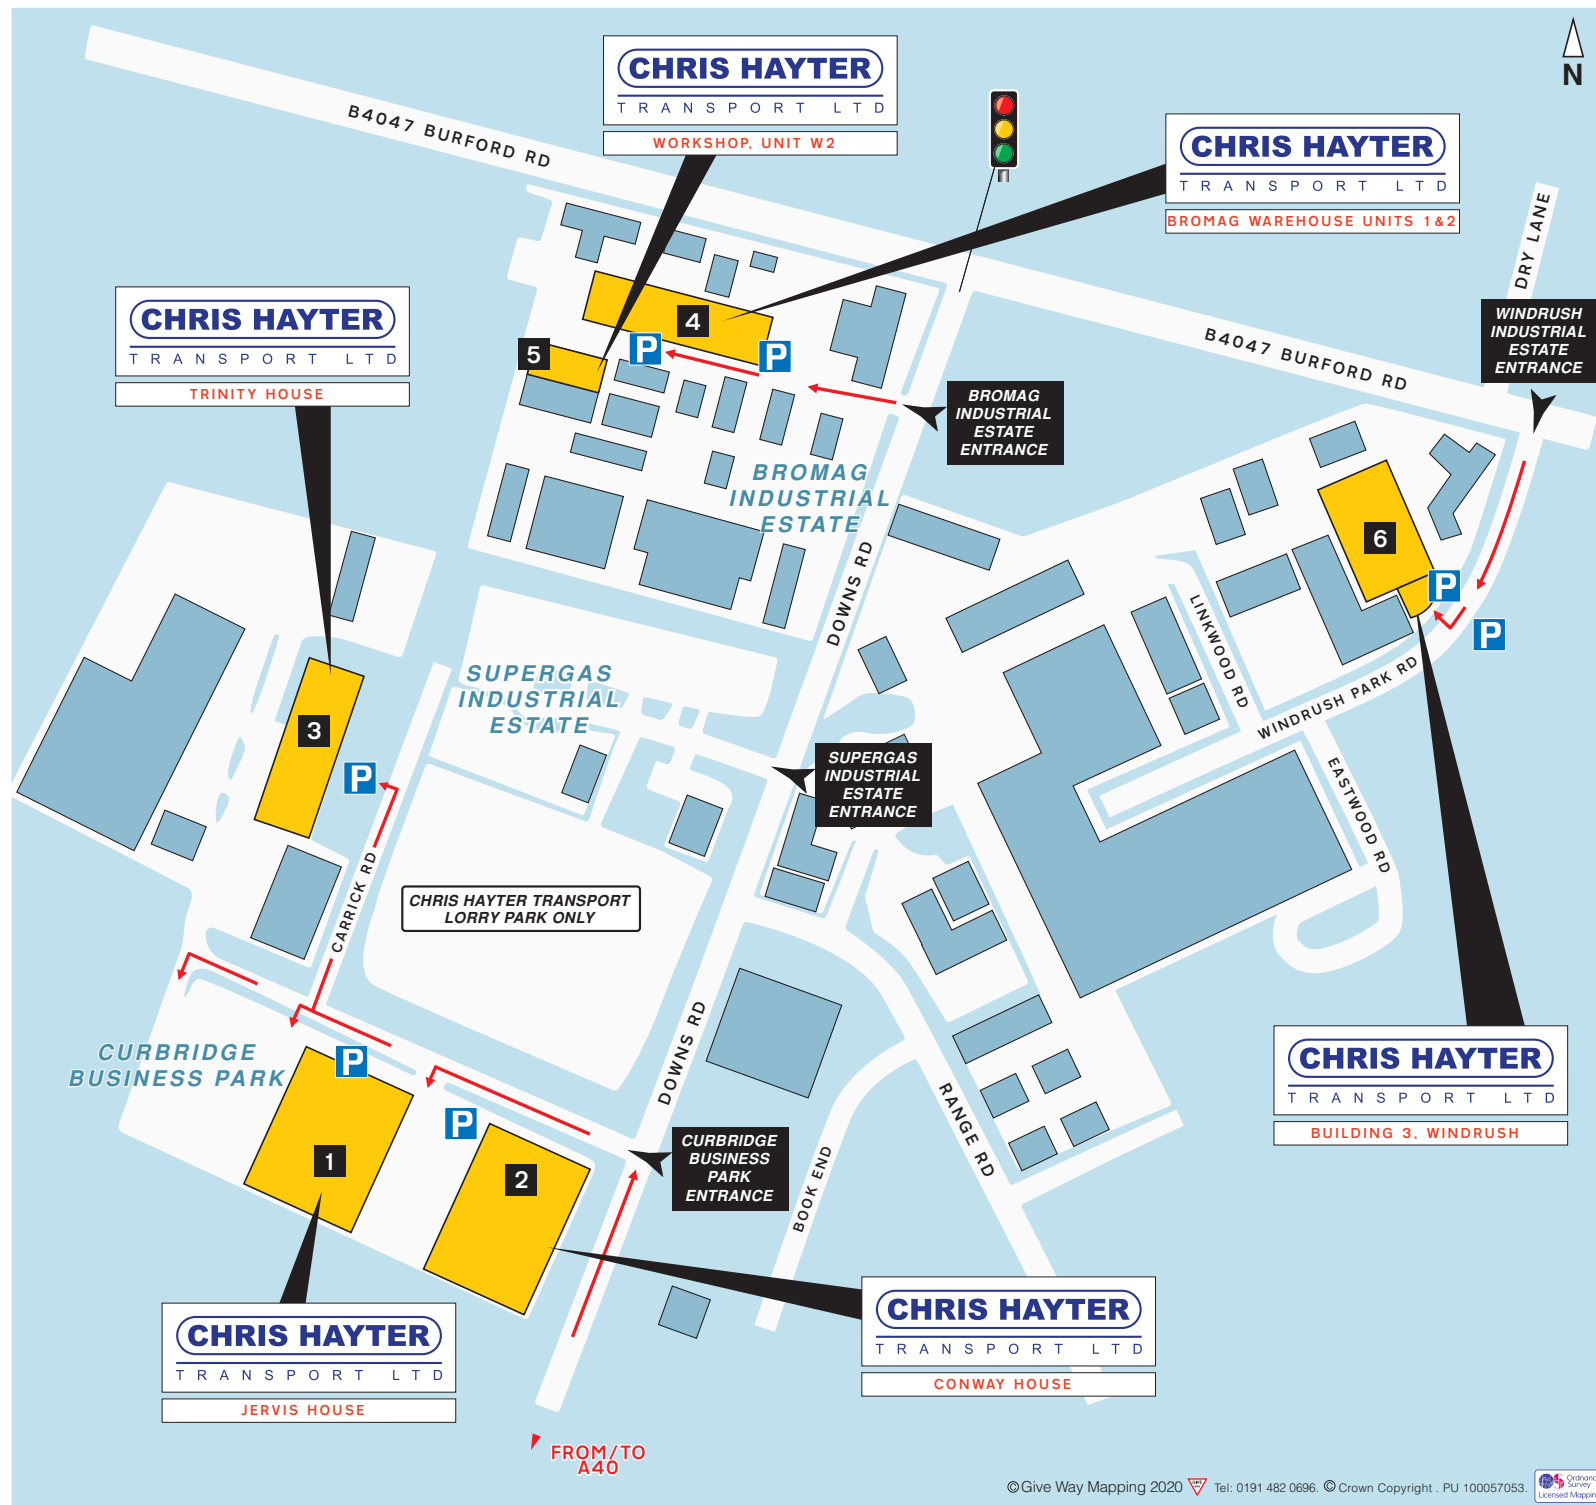

3 Chris Hayter (Transport) Ltd

Trinity House, Carrick Road
Curbridge Business Park
Downs Road, Witney OX29 7AF

4 Chris Hayter (Transport) Ltd

Warehouse, Unit W1
Bromag Industrial Estate
Downs Road, Witney OX29 0SR

5 Chris Hayter (Transport) Ltd

Workshop, Unit W2
Bromag Industrial Estate
Downs Road, Witney OX29 0SR

6 Chris Hayter (Transport) Ltd

Building 3, Windrush Industrial Estate
Witney OX29 7EY

NB: No Overnight parking on ANY CHT Premises
or on Curbridge business park.
See second map for services and Lay-bys.