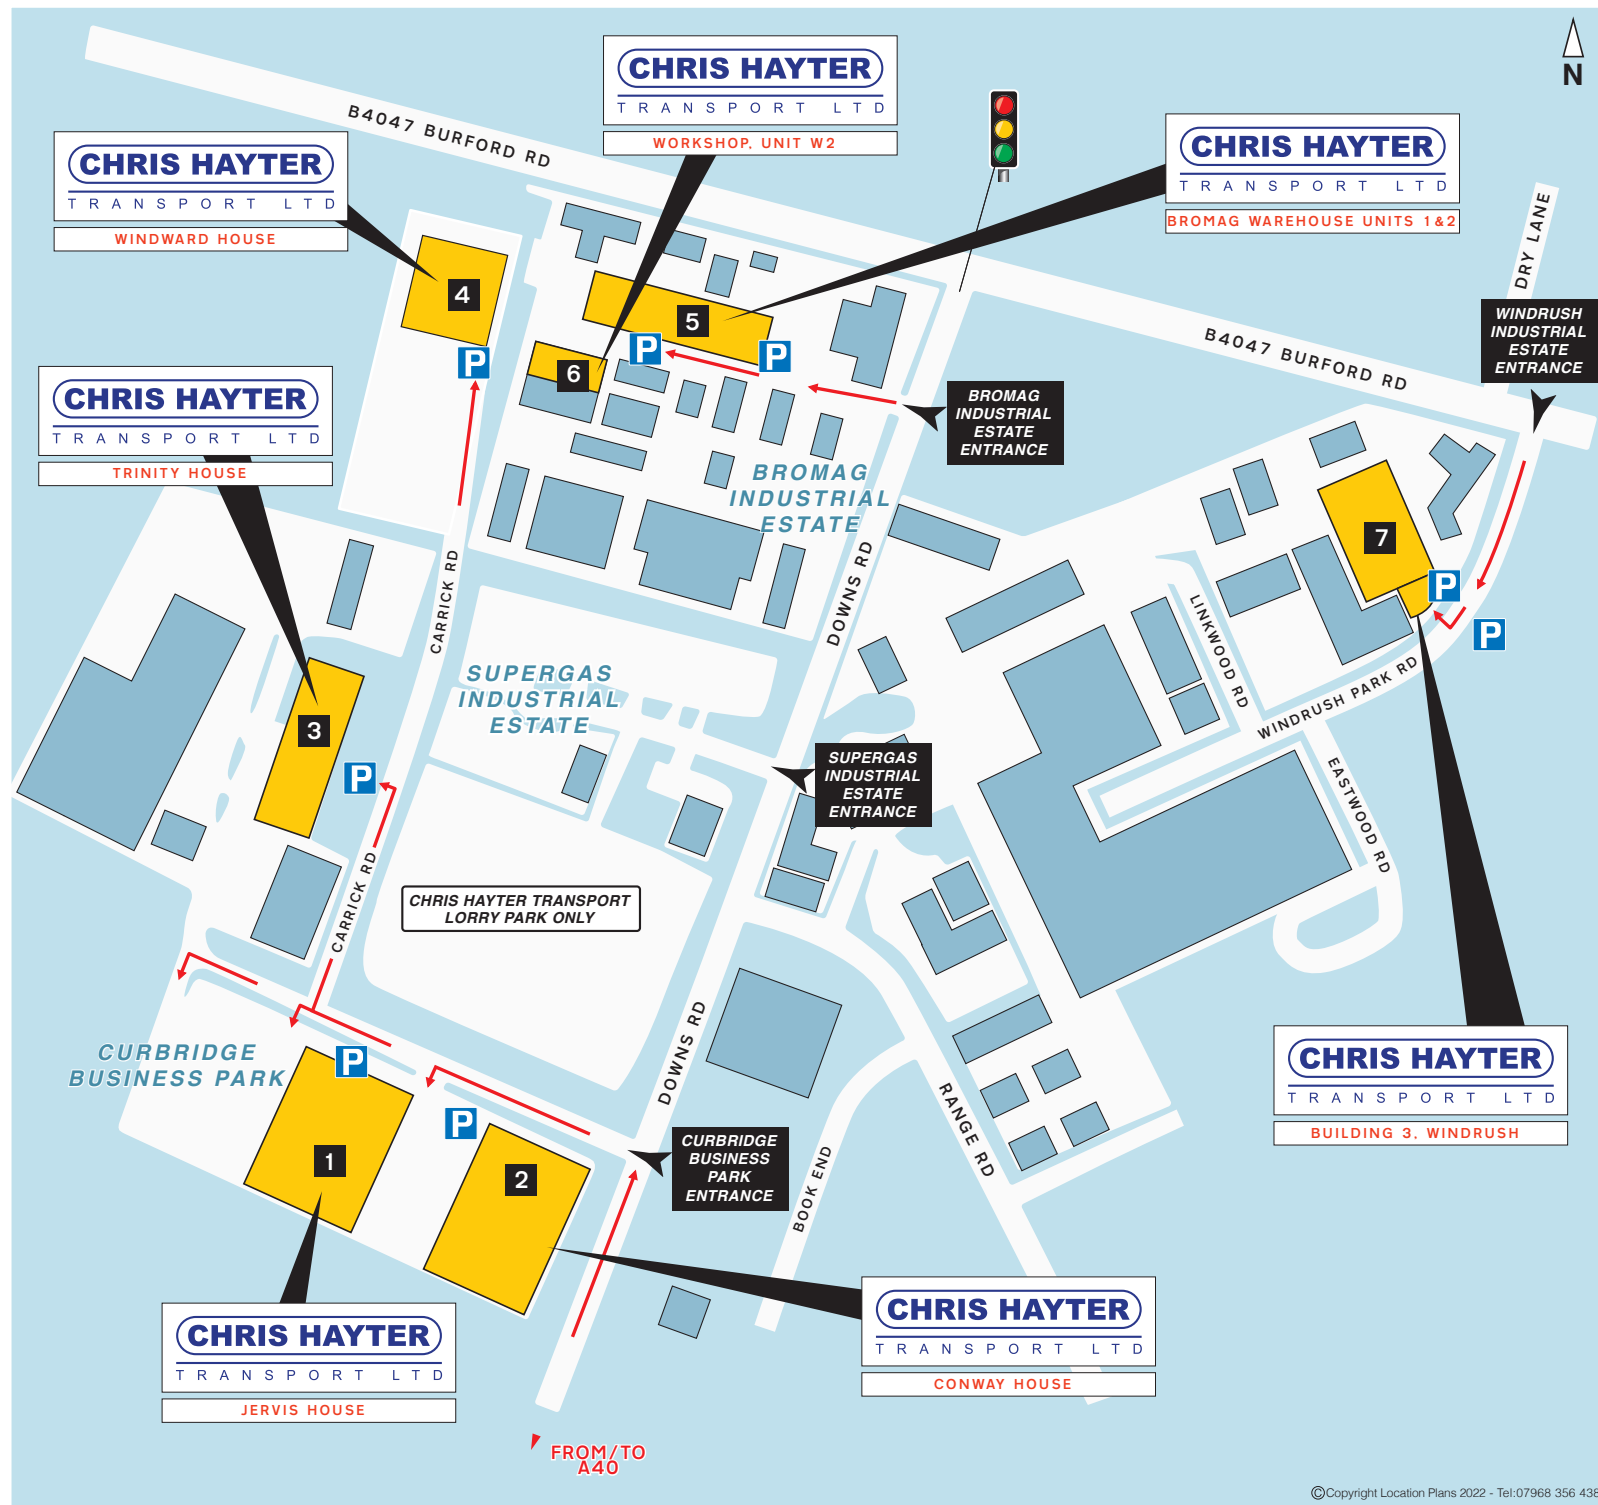

CHRIS HAYTER

TRANSPORT LTD

1 Chris Hayter (Transport) Ltd

Jervis House, Curbridge Business Park
Downs Road, Witney OX29 7WJ
Tel: +44 (0)1993 771551
Fax: +44 (0)1993 773139
www.chrishayter.co.uk

2 Chris Hayter (Transport) Ltd

Conway House
Curbridge Business Park
Downs Road, Witney OX29 7WJ

3 Chris Hayter (Transport) Ltd

Trinity House, Carrick Road
Curbridge Business Park
Downs Road, Witney OX29 7AF

4 Chris Hayter (Transport) Ltd

Windward House, Carrick Road
Curbridge Business Park
Downs Road, Witney OX29 7AF

5 Chris Hayter (Transport) Ltd

Warehouse, Unit W1
Bromag Industrial Estate
Downs Road, Witney OX29 0SR

6 Chris Hayter (Transport) Ltd

Workshop, Unit W2
Bromag Industrial Estate
Downs Road, Witney OX29 0SR

7 Chris Hayter (Transport) Ltd

Building 3, Windrush Industrial Estate
Witney OX29 7EY

NB: No Overnight parking on ANY CHT Premises
or on Curbridge business park.
See second map for services and Lay-bys.