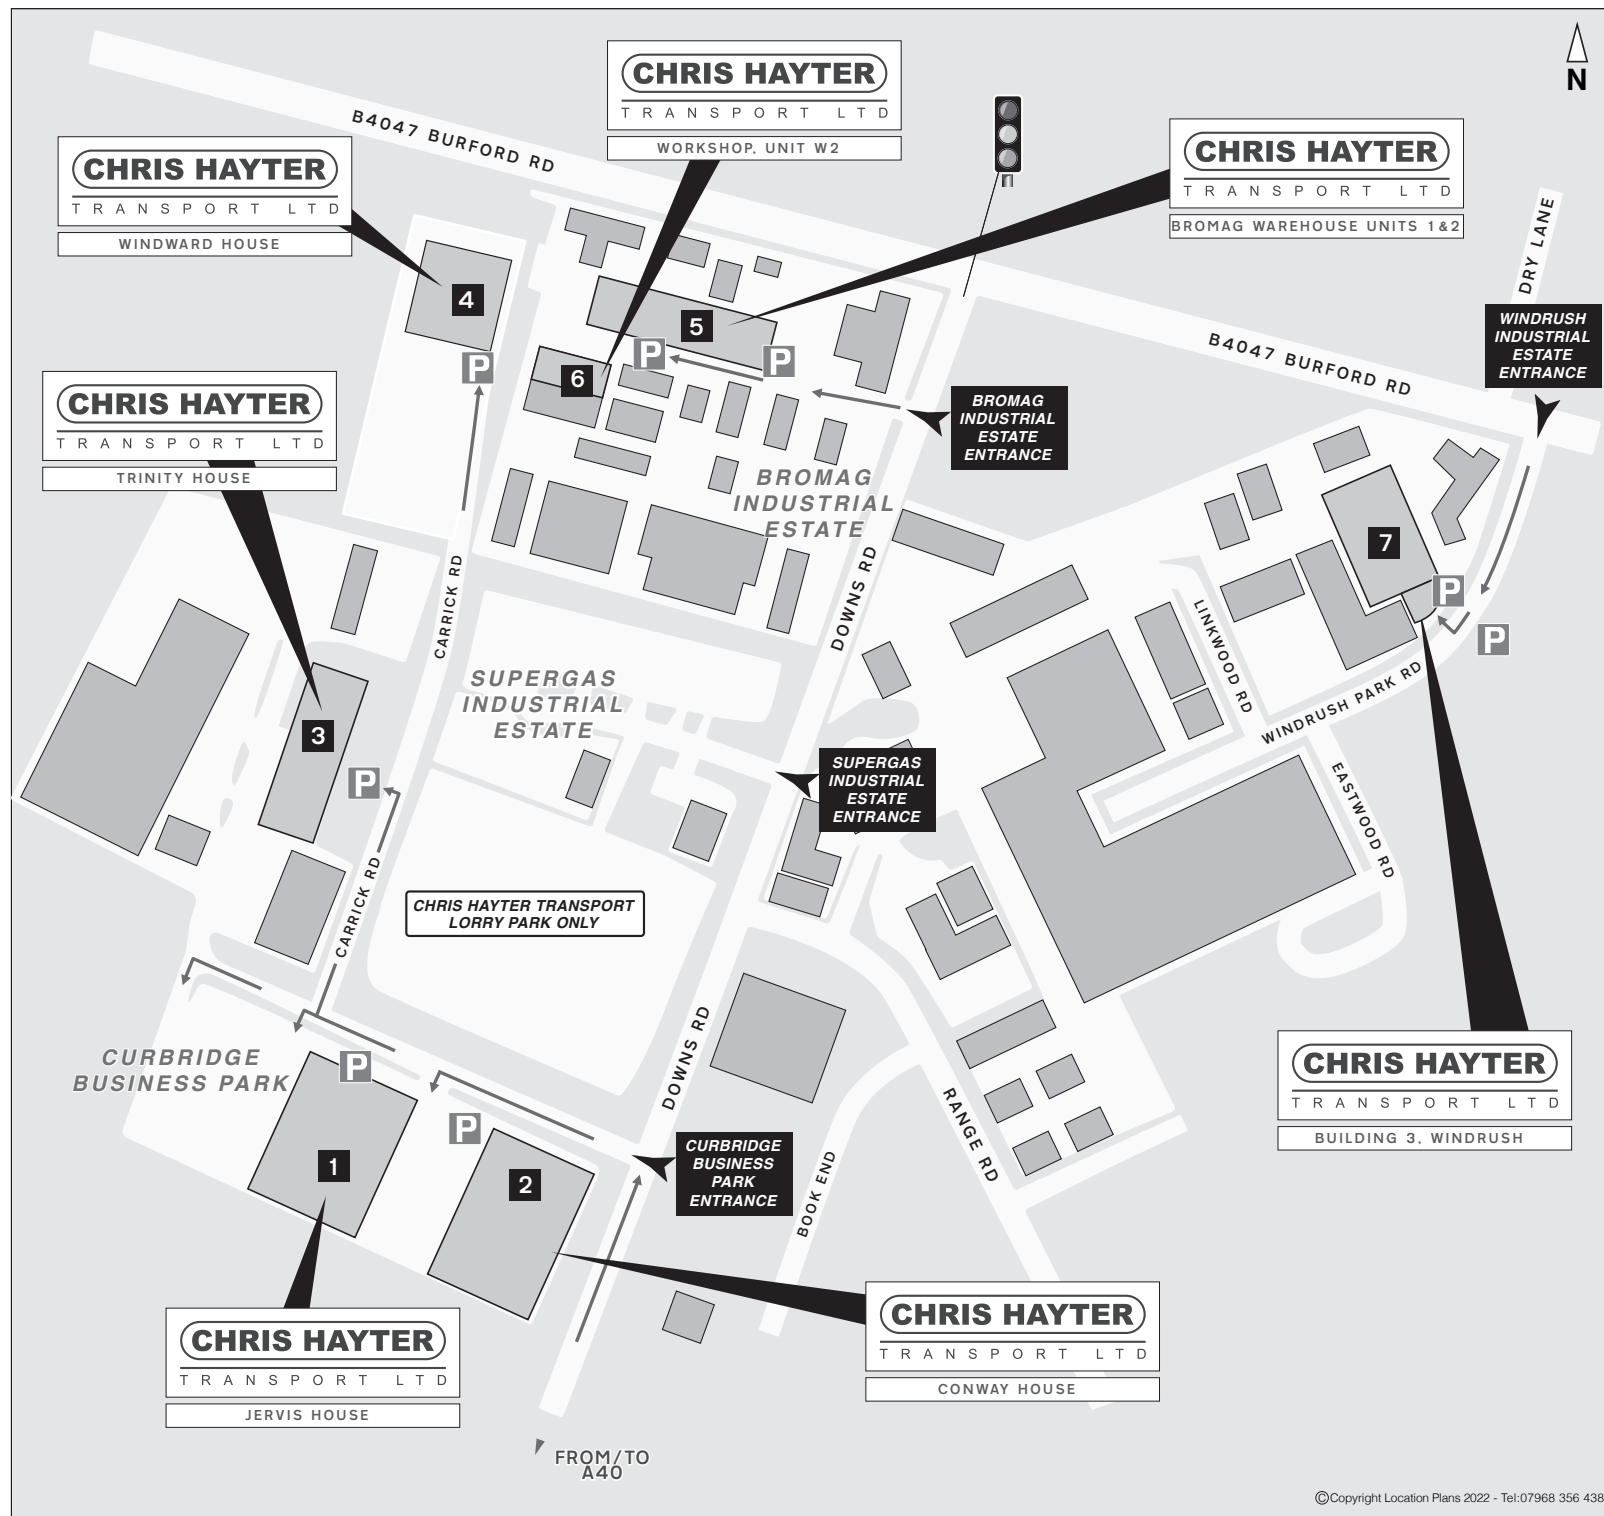

## 7 Chris Hayter (Transport) Ltd

Building 3, Windrush Industrial Estate  
Witney OX29 7EY

NB: No Overnight parking on ANY CHT Premises or on Curbridge business park.

See second map for services and Lay-bys.